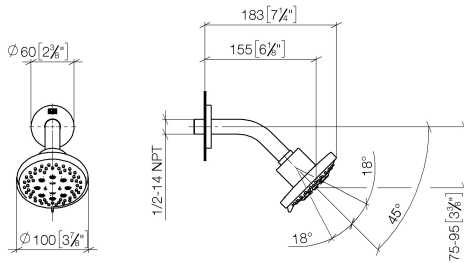

28 505 979

Fits: TARA, LISSÉ, VAIA, META

- 155mm projection
- ball-joint pivotable through 18° (in any direction)
- Three or five settings: PURIFY RAIN, COMPACT SOFT FLOW, COMPACT AQUAPRESSURE FLOW, max. flow rate 7.6 l/min (at 3 bar)
- with anti-scale system
- spray head Ø 100mm
- rosette Ø 60 mm
- 1/2" connection
- WRAS
- This product can help a building meet the requirements of Green Building Rating Systems, e.g. LEED®, BREEAM®, DGNB

Recommended miscellaneous

- Concealed wall elbow -** 35 085 970 90
- max. recess depth 163 mm
 - min. recess depth 90 mm

28 505 979

mm [inches]

Flow rate chart

28 505 979

Spare parts list

No.	Item Number	Name	Quantity used	Delivery time
1	09 27 22 045-00	rosette	1	10
2	90 14 10 026 00 90	seal	1	2
3	09 11 03 011-00	connection	1	10
4	90 14 20 002 00 90	seal	1	2
5	09 11 01 191-00	cover	1	10
6	90 12 05 055 00-00	shower	1	10