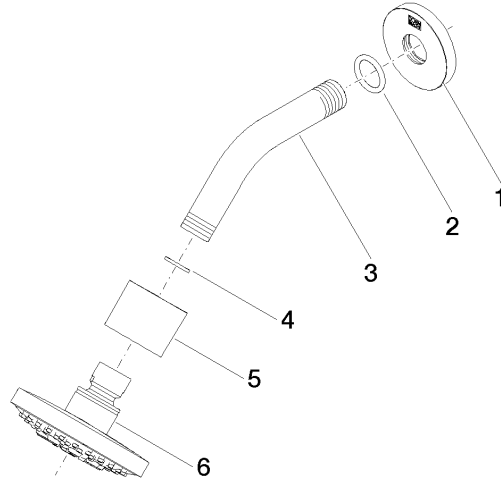

28 505 979

Fits: TARA, LISSÉ, VAIA, META

- 155mm projection
- ball-joint pivotable through 18° (in any direction)
- Three or five settings: PURIFY RAIN, COMPACT SOFT FLOW, COMPACT AQUAPRESSURE FLOW, max. flow rate 7.6 l/min (at 3 bar)
- with anti-scale system
- spray head Ø 100mm
- rosette Ø 60 mm
- 1/2" connection
- WRAS
- This product can help a building meet the requirements of Green Building Rating Systems, e.g. LEED®, BREEAM®, DGNB

Recommended miscellaneous

- Concealed wall elbow -** 35 085 970 90
- max. recess depth 163 mm
 - min. recess depth 90 mm

28 505 979

mm [inches]

Flow rate chart

28 505 979

Spare parts list

No.	Item Number	Name	Quantity used	Delivery time
1	09 27 22 045-00	rosette	1	10
2	90 14 10 026 00 90	seal	1	2
3	09 11 03 011-00	connection	1	10
4	90 14 20 002 00 90	seal	1	2
5	09 11 01 191-00	cover	1	10
6	90 12 05 055 00-00	shower	1	10