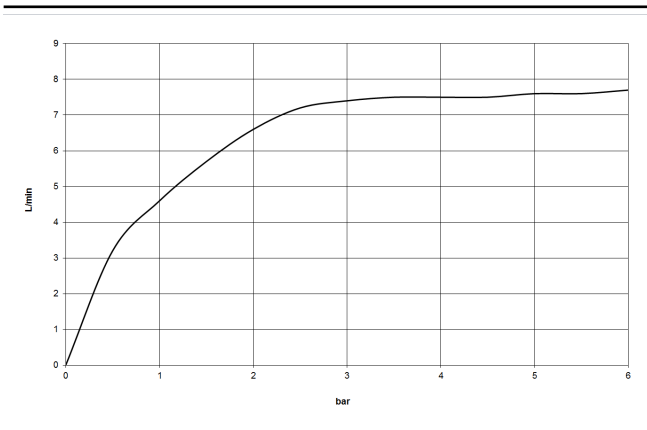

Recommended miscellaneous

- Concealed wall elbow -** 35 085 970 90
- max. recess depth 163 mm
 - min. recess depth 90 mm

28 505 979

mm [inches]

Flow rate chart

28 505 979

Spare parts list

No.	Item Number	Name	Quantity used	Delivery time
1	09 27 22 045-00	rosette	1	10
2	90 14 10 026 00 90	seal	1	2
3	09 11 03 011-00	connection	1	10
4	90 14 20 002 00 90	seal	1	2
5	09 11 01 191-00	cover	1	10
6	90 12 05 055 00-00	shower	1	10